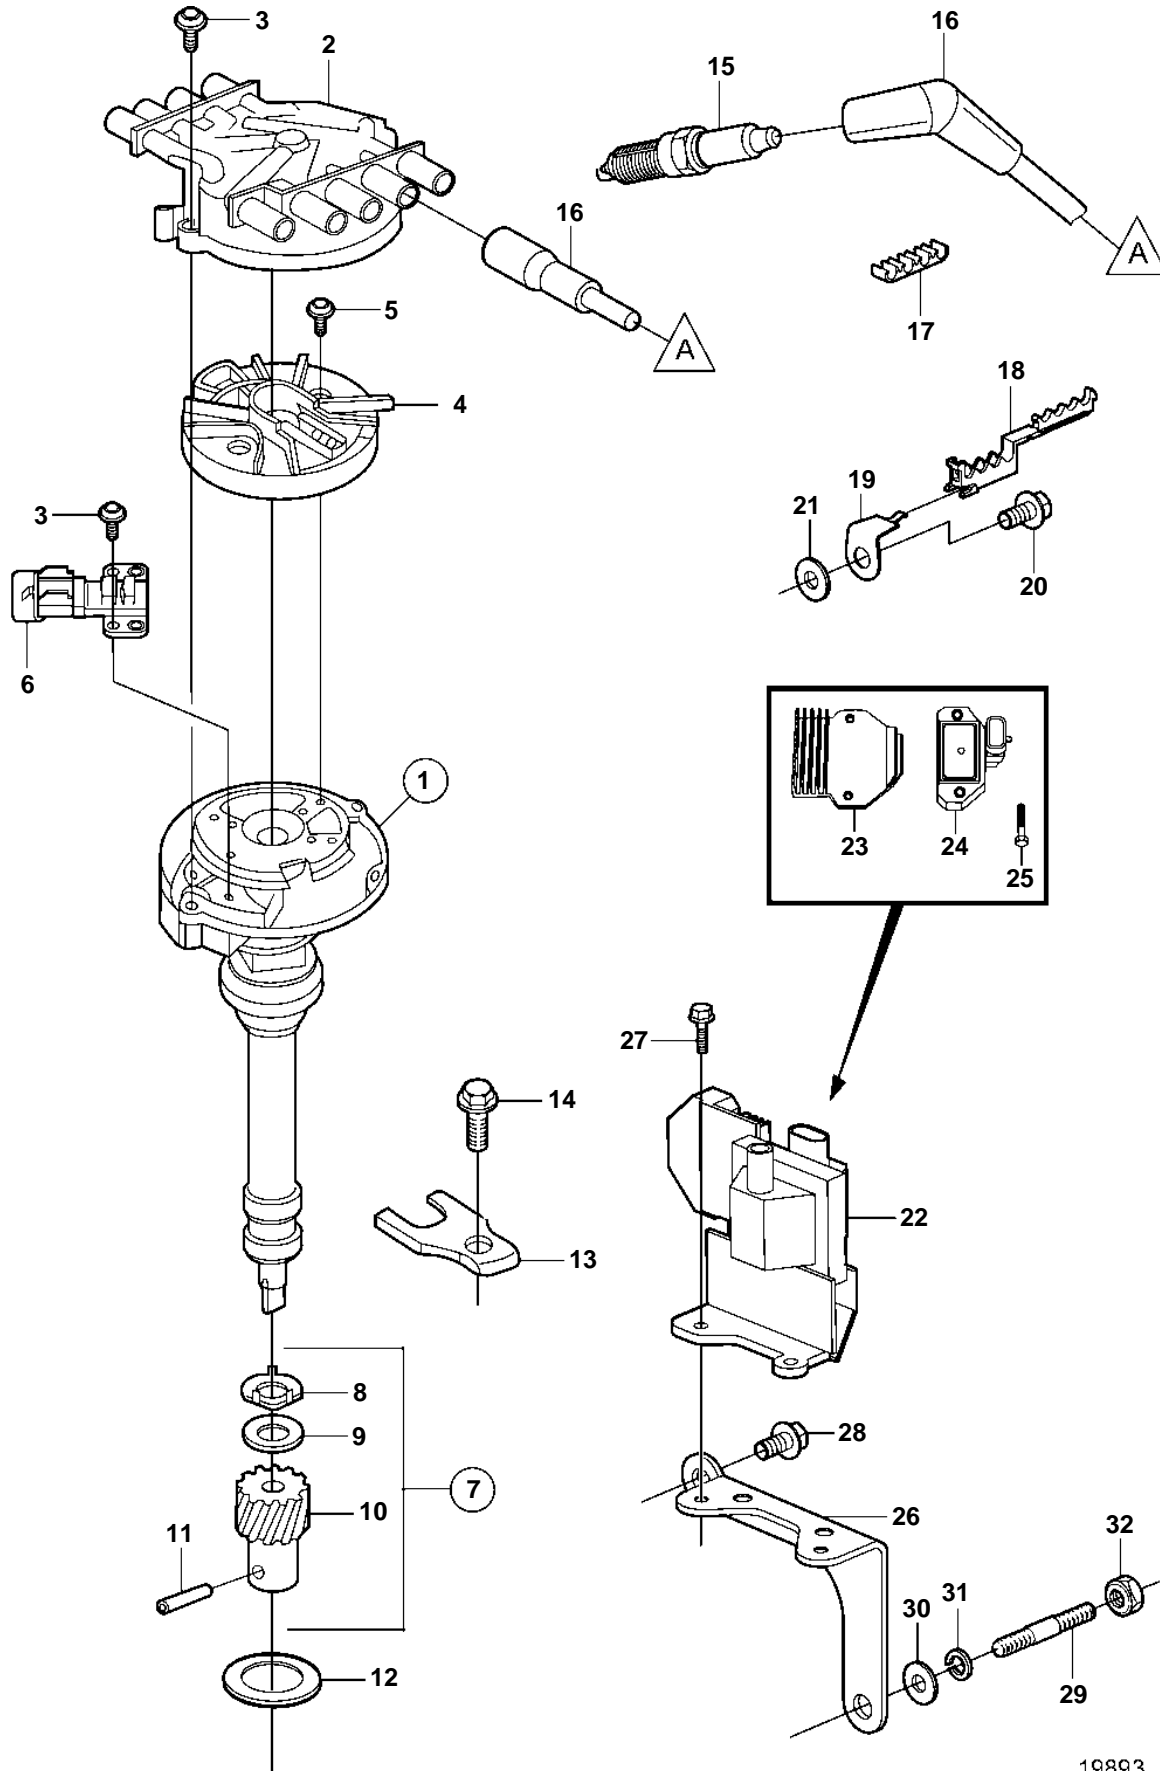

5.0GXi-E, 5.0GXi-EF, 5.0OSi-E, 5.0OSi-EF

19893

5.0GXi-E, 5.0GXi-EF, 5.0OSi-E, 5.0OSi-EF

REF	PART NO.	QTY	DESCRIPTION	SEE SEC.	NOTES
1	3861987	1	Distributor		
2	3858975	1	• Distributor cap		
3	3858976	4	• Screw		
4	3858977	1	• Rotor		
5	3858978	2	• Screw		
6	3863130	1	• Sensor, camshaft position		
7	3858980	1	• Gear set		
8		1	• • Washer		
9		1	• • Washer		
10		1	• • Gear		
11		1	• • Pin		
12	3852109	1	Gasket		
13	3852108	1	Clamp		
14	3861978	1	Screw		
15	3858996	2	Spark plug kit		4 PACK
	3858998	X	Spark plug kit		24 PACK
16	3859000	1	Ignition cable kit		
17	3852491	2	Retainer		
18	3852619	2	Retainer		
19	3856052	2	Bracket		
20	3853557	2	Screw		
21	980933	1	Washer		STARBOARD
22	3861985	1	Ignition coil		
23	3858985	1	• Heat sink		
24	3858984	1	• Module		
25	3858986	2	• Screw		
26	3863294	1	Bracket		
27	946544	2	Flange screw		
28	3860582	1	Screw		
29	3850571	1	Stud	6563	
	982675	1	Stud		STAINLESS STEEL
30	980933	1	Washer		
	982475	1	Spring washer		STAINLESS STEEL
31	3852002	1	Lock washer		
	982679	1	Lock washer		STAINLESS STEEL
32	3852065	1	Nut		
	982672	1	Nut		STAINLESS STEEL